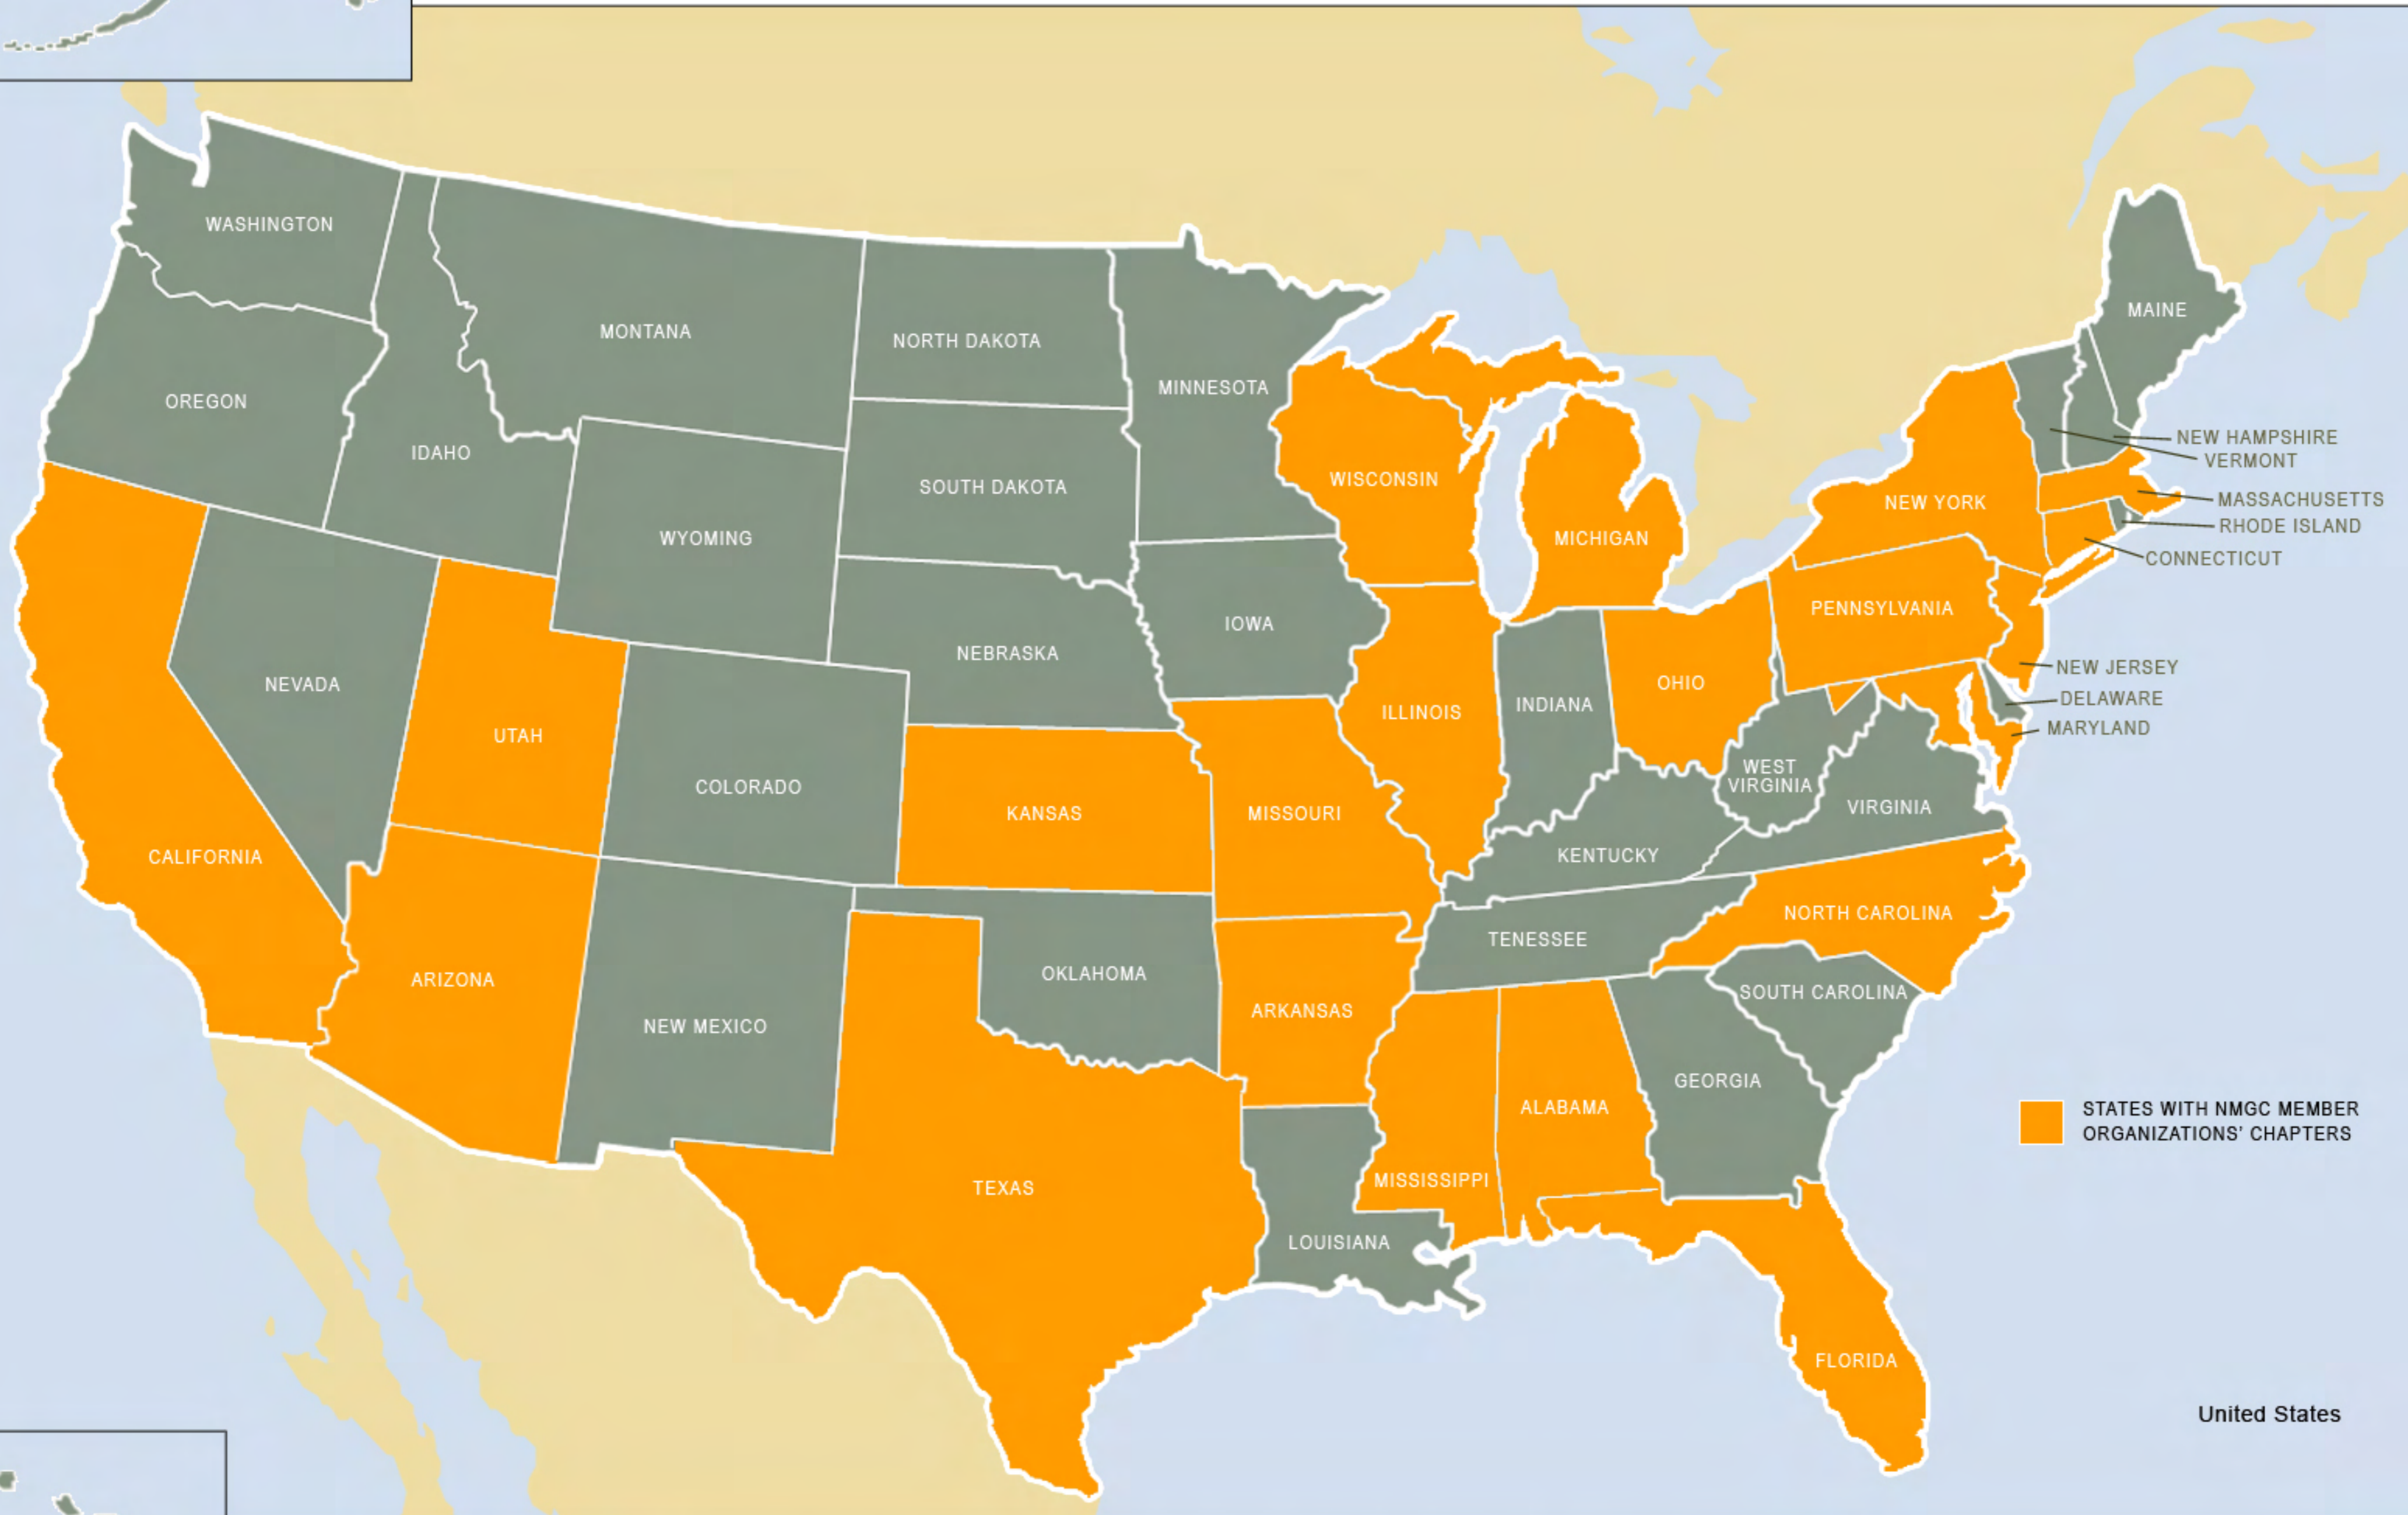

# NMGC MAP

THE NATIONAL MULTICULTURAL GREEK COUNCIL

The NMGC Member Organizations Are:  
Delphic of Gamma Sigma Tau Fraternity, Delta Xi Phi Sorority, Delta Sigma Chi Sorority, Gamma Eta Sorority, Gamma Omega Delta Fraternity, Lambda Psi Delta Sorority, Lambda Tau Omega Sorority, Mu Sigma Upsilon Sorority, Phi Sigma Chi Fraternity, Chi Sigma Upsilon Sorority, Psi Sigma Phi Fraternity and Omega Phi Chi Sorority.

[www.nationalmgc.org](http://www.nationalmgc.org)